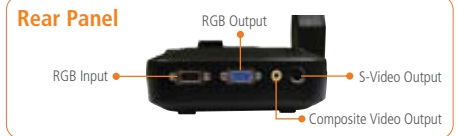

Image Sensor	1/2.5" CMOS Color Image Sensor
Total Pixels	3.2M Pixels
Output Resolution	HD 720p (1280 x 720)
Lens	F 3.2 (Wide), F 6.8 (Tele)
Zoom	80X Total Zoom (10X AVer® Optical Zoom + 8X Digital Zoom)
Frame Rate	24fps (Max.)
Focus	Auto / Manual
Shooting Area	400mm x 300mm (Max.)
Image Rotation	Camera Head 0° / 90° / -90°
Image Storage	Built-in Memory (Max: 80; up to 3M each)
On-Screen Display (OSD)	Provided
Image Effects	Color / B&W / Negative / Mirror / Reverse / Freeze
Image Adjustments	Auto / Manual (White Balance / Exposure / Night View)
AVerPresenter	Provided (AVerBox & AVerVisor)
Split Screen	Provided (Vertical & Horizontal)
Picture-in-Picture	Provided
Display Mode	Text / Graphics / High Frame / Wide Angle / Macro / Infinite / Microscope
Capture Mode	Single / Continuous
User Profiles	Up to 3
Timer	Provided
Flicker Filter Control	Provided (2 Levels)
Remote Control	Provided (with Laser Pointer)
DVI-I Output	Provided
RGB Input	Provided (15-Pins D-Sub, Pass Through)
RGB Output	Provided (15-Pins D-Sub, Pass Through)
S-Video & Composite Video Output	Provided (NTSC or PAL)
RS-232 Port	Provided (with S-Video / RS-232 Adapter cable)
USB 2.0 Port	Provided (PC Camera / Built-in Image Download)
Light Source	Embedded LED Lamp
Laser Positioning Guide	Provided
Dimension	Operating: 180mm x 430mm x 600mm Folded: 245mm x 355mm x 63mm
Net Weight	2.6kg (5.73lbs)
Power Consumption	20W (Max.)
Certifications	FCC, CE
Compatible Operating System (AVer+ Software)	
Windows®	XP (SP2), Vista (32-bit or 64-bit), 7
Macintosh®	OS 10.4 (Tiger), OS 10.5 (Leopard), OS 10.6 (Snow Leopard)
Package Content	
AVerVision CP355 Unit	Remote Control with Batteries
AVer+ Software CD	User Manual CD
Power Adapter	Quick Guide
RGB Cable	Warranty Card
USB Cable	Anti-Glare Sheet
S-Video / RS-232 Adapter Cable	Carrying Bag