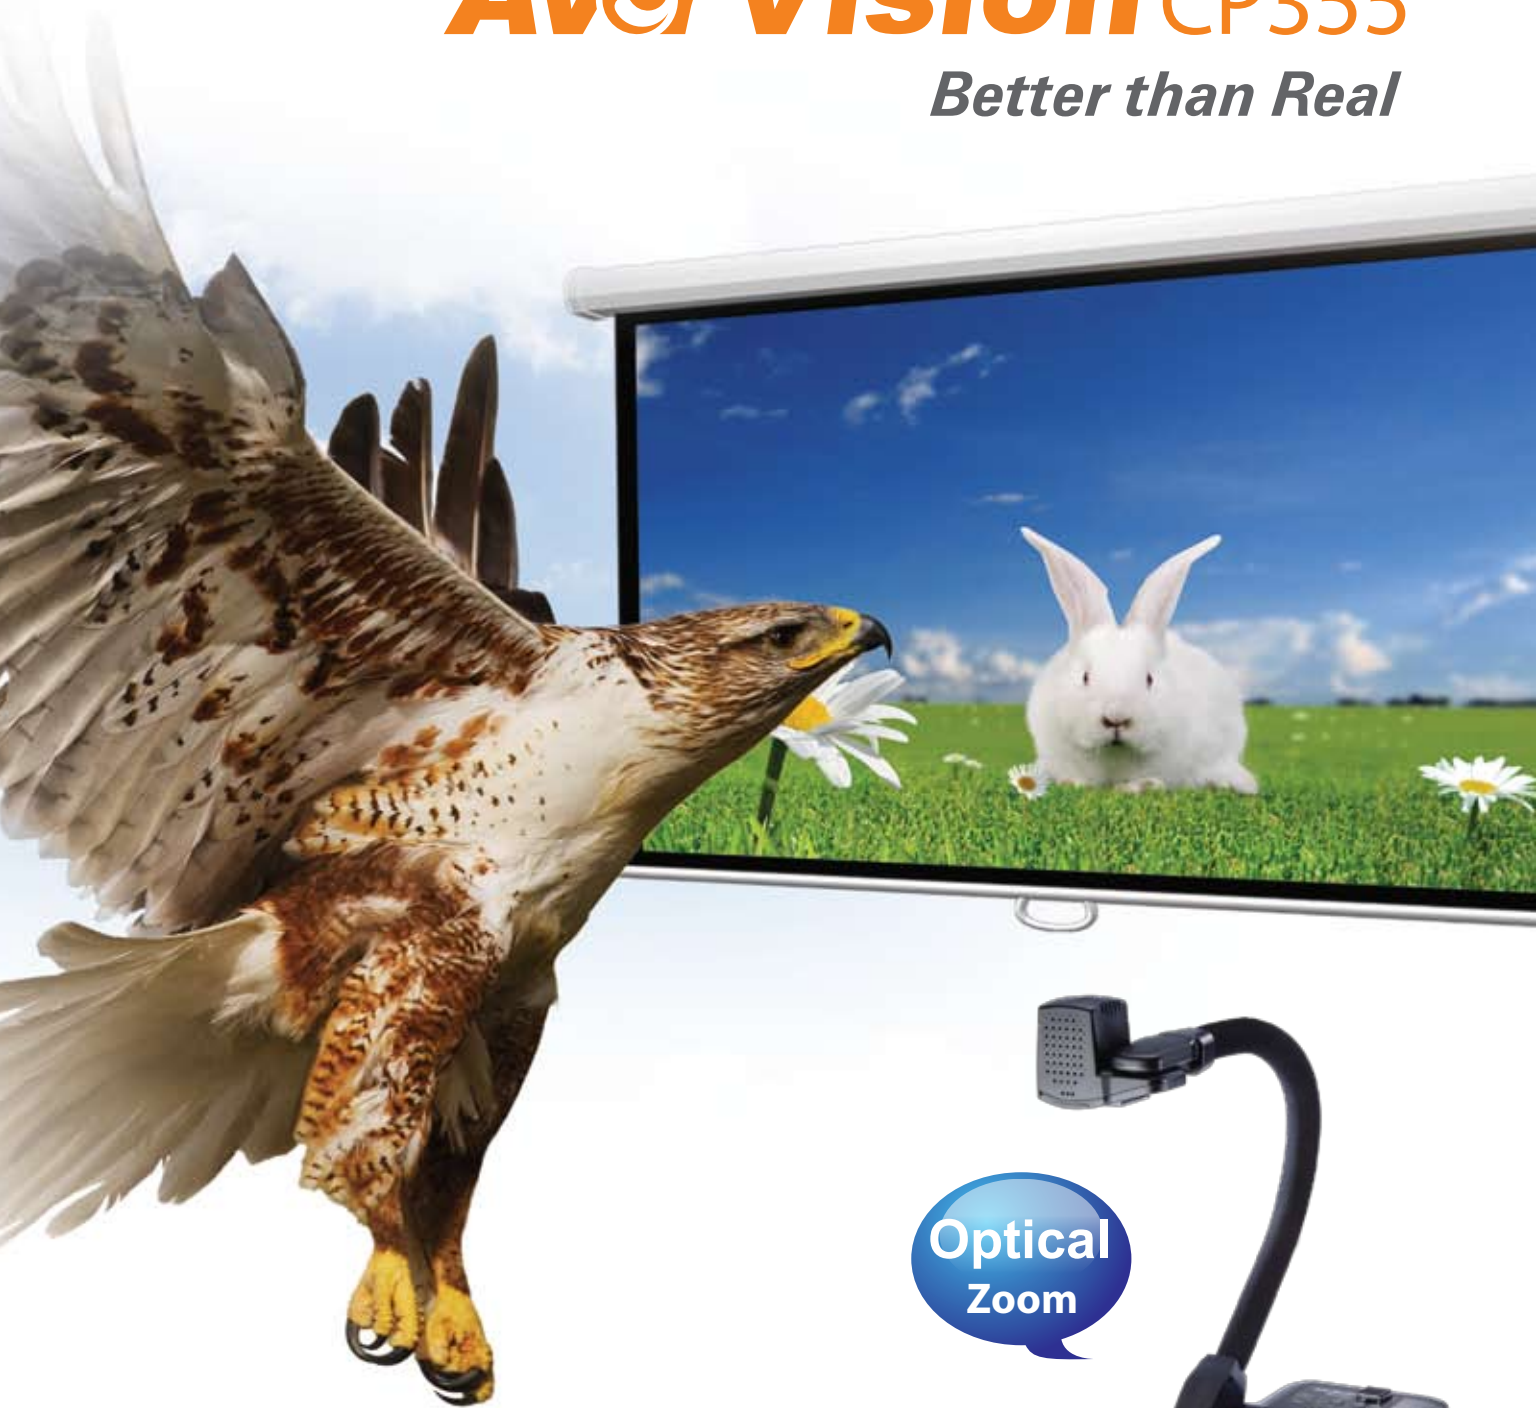

AVerMedia®

Portable
Visualizer

AVer™ **Vision** CP355

Better than Real

**All-New Revolutionary
AVer+ Software Included!**