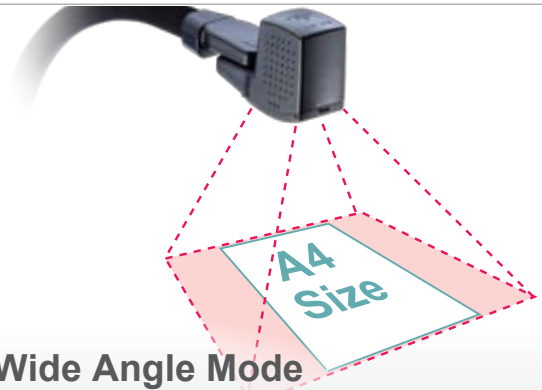

3.2M Sensor

Clear Image Quality

3.2-Megapixel camera sensor captures vivid images of documents, 3D objects, and live movements.

Zoom Zoom Zoom!

Use the exclusive shuttle wheel to swiftly magnify the smallest details with the AVer® Optical zoom up to 10X.

Laser Guide

Accurately place any object under the camera using the patented laser positioning guide.

Wide Angle Mode

Ample shooting area to display A4-sized documents in portrait format.

**Immediately
Grab Attention!**